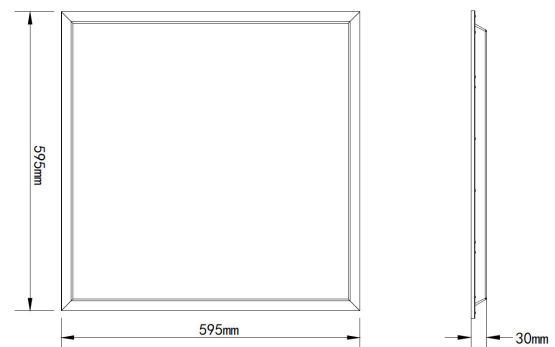

## MEASUREMENTS / PACKAGING

<b>Weight (kg)</b>	1,75
<b>Size LxWxH (mm)</b>	595x595x30
<b>Box quantity</b>	6
<b>Boxed size LxWxH (mm)</b>	640x260x660
<b>Boxed weight (kg)</b>	13

Driver size LxWxH (mm): 145x45x28