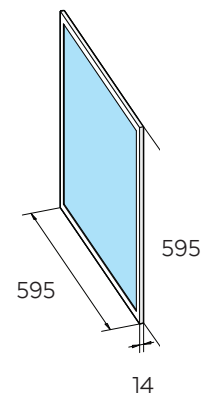

PRODUCT SPECIFICATION

EMBLA Ceiling Panel 60x60

P/N: 100048

SOLUTION DESCRIPTION

PRODUCT DESCRIPTION

BrainLit Embla, a 24/7 Tunable white ceiling panel, that provides the right light around the clock. By dynamically adjusting the color temperature anywhere between ice blue white (7300K) to blue deprived warm white (1600K), you can transform the ambience of a room and promote the circadian alignment day and night thanks to the impressive DER range of 18% to 108%. The luminaire embraces the black body curve, dims smoothly to 0,1% and provides up to 4000lm. The low CCT, high CRI white ensures comfortable blue deprived light to relax or work in during nighttime.

MEASUREMENTS / PACKAGING

Weight (kg)	4,0
Size LxWxH (mm)	595x595x14
Diameter (mm)	N/A
Box quantity	4
Boxed size LxWxH (mm)	745x255x655
Boxed weight (kg)	19,7

MARKET AVAILABILITY

EMEA EU

PRODUCT TECHNICAL SPECIFICATION