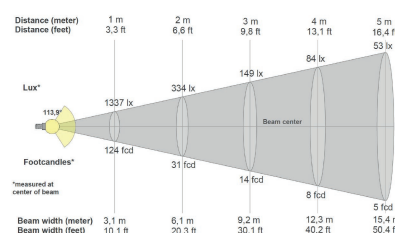

Beam description