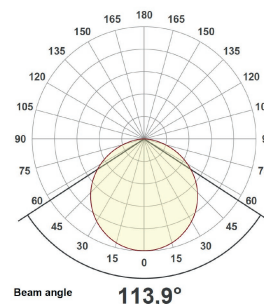

MECHANICAL PROPERTIES

Colors	Anodized aluminum (Al)
Material	Aluminum + PMMA
Configuration	Edge lit panel for drop down ceiling
Mounting	Recessed, surface or pendant using frame
IP rating	44
Certifications	CE
Warranty	5 years

*At maximum intensity and CCT

This document contains information that is subject to change without notice. This document is solely intended for, and may only be used for, the purpose of providing luminaire products to the BrainLit BioCentric Lighting System. The performance indications for BrainLit products set forth in this document are based on, and conditioned on, the products being used solely in the BrainLit BioCentric Lighting System. However, this document shall not be deemed a product warranty, whether express or implied. The BrainLit product warranty is solely contained in the purchase agreement with each customer. This document is subject to BrainLit AB's copyright. No part of this document may be reproduced or transmitted in any form or by any means, or shared with any third party, without the prior written approval of BrainLit AB. BrainLit products may be protected by one or more patents and by copyright and design rights. "BrainLit" and "BioCentric Lighting" are registered trade marks of BrainLit AB. This document does not confer upon the recipient a license to any of BrainLit intellectual property rights.

TYPICAL CHARACTERIZATION DATA

Light distribution