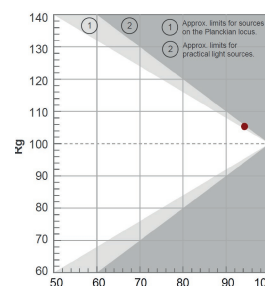

TYPICAL CHARACTERIZATION DATA

Light distribution

Beam description

Color rendering TM-30

Color rendering CRI, (CIE 1931)