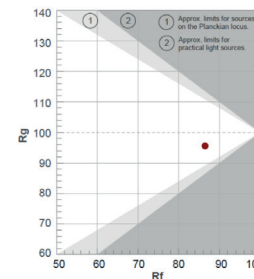

LIGHT PROPERTIES

Light source type	LED
LED color temperature	2700K-6500K
Color rendering	CRI/Ra >90
Lumen output	Max 3,900 lm
mDER range	45% - 96%
Beam angle	110°
Dimming range	0.1% - 100%
Flicker handling	$P_{st}^{LM} \leq 1$, SVM ≤ 0.4 , IEEE 1789 comp.
Lifetime	0.87 (LLMF 50,000h) >100,000h (L70B50)

TYPICAL CHARACTERIZATION DATA

Light distribution

Beam description

Color rendering TM-30

Color rendering CRI, (CIE 1931)

*At maximum intensity and CCT

This document contains information that is subject to change without notice. This document is solely intended for, and may only be used for, the purpose of providing luminaire products to the BrainLit BioCentric Lighting System. The performance indications for BrainLit products set forth in this document are based on, and conditioned on, the products being used solely in the BrainLit BioCentric Lighting System. However, this document shall not be deemed a product warranty, whether express or implied. The BrainLit product warranty is solely contained in the purchase agreement with each customer. This document is subject to BrainLit AB's copyright. No part of this document may be reproduced or transmitted in any form or by any means, or shared with any third party, without the prior written approval of BrainLit AB. BrainLit products may be protected by one or more patents and by copyright and design rights. "BrainLit" and "BioCentric Lighting" are registered trade marks of BrainLit AB. This document does not confer upon the recipient a license to any of BrainLit intellectual property rights.