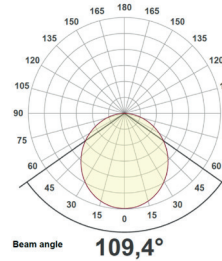

PRODUCT TECHNICAL SPECIFICATION

LIGHT PROPERTIES

Light source type	LED
LED color temperature	2700K-6500K
Color rendering	CRI/Ra >90
Lumen output	Max 3,900 lm
mDER range	45% - 96%
Beam angle	110°
Dimming range	0.1% - 100%
Flicker handling	$P_{st}^{LM} \leq 1$, SVM ≤ 0.4, IEEE 1789 comp.
Lifetime	0.87 (LLMF 50,000h) >100,000h (L70B50)

POWER PROPERTIES

Rated input power	52W
Efficacy*	75 lm/W
Supply voltage range	120-277V
Supply power frequency	50/60Hz
Maximum circuit breaker loading (no of luminaires):	<table border="0"> <tr> <td></td> <td>10A</td> <td>15A</td> <td>20A</td> <td>25A</td> <td>30A</td> </tr> <tr> <td>@277V</td> <td>38</td> <td>56</td> <td>76</td> <td>96</td> <td>114</td> </tr> <tr> <td>@120V</td> <td>16</td> <td>24</td> <td>32</td> <td>40</td> <td>50</td> </tr> </table>
DALI device type	8
DALI-2 compliant	Yes
Power, DALI connection	Push-in terminal

MECHANICAL PROPERTIES

Colors	White matte (RAL 9003)
Material	Steel + Aluminum + PS
Configuration	Backlit
Mounting	Pendant
IP rating	IP20
Operating temperature	-4 °F to 122 °F
Certifications	CE, UL, cUL, RoHS
Warranty	5 years

TYPICAL CHARACTERIZATION DATA

Light distribution