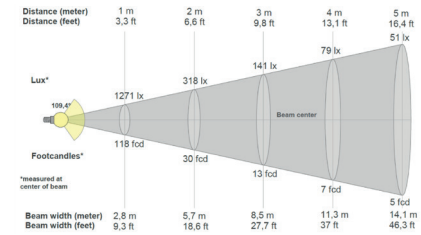

Beam description