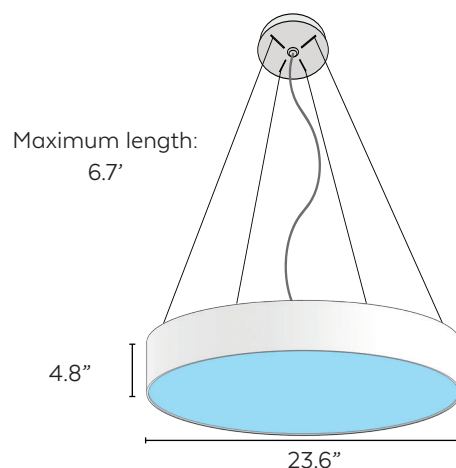

PRODUCT SPECIFICATION

SAGA Pendant 60

P/N: BLT_LM-009/60-02-002/F_GG

SOLUTION DESCRIPTION

PRODUCT DESCRIPTION

The BrainLit SAGA is a dynamic LED luminaire that brings brightness to any room.

It instantly alters the emotional experience of a space. By dynamically adjusting its color temperature anywhere between cold white (6500K) to warm white (2700K), you can transform the ambience of a room and promote the circadian alignment.

MEASUREMENTS / PACKAGING

Weight (lbs)	9.5
Height (in)	4.8
Diameter (in)	23.6
Box quantity	1
Boxed size LxWxH (in)	26x26x6.3
Boxed weight (lbs)	11

MARKET AVAILABILITY

AMERICAS	US, Canada
EMEA	EU

PRODUCT TECHNICAL SPECIFICATION