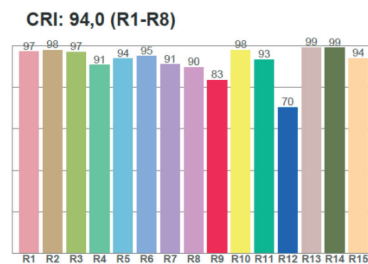

Color rendering CRI, (CIE 1931)

*At maximum intensity and CCT

This document contains information that is subject to change without notice. This document is solely intended for, and may only be used for, the purpose of providing luminaire products to the BrainLit BioCentric Lighting System. The performance indications for BrainLit products set forth in this document are based on, and conditioned on, the products being used solely in the BrainLit BioCentric Lighting System. However, this document shall not be deemed a product warranty, whether express or implied. The BrainLit product warranty is solely contained in the purchase agreement with each customer. This document is subject to BrainLit AB's copyright. No part of this document may be reproduced or transmitted in any form or by any means, or shared with any third party, without the prior written approval of BrainLit AB. BrainLit products may be protected by one or more patents and by copyright and design rights. "BrainLit" and "BioCentric Lighting" are registered trade marks of BrainLit AB. This document does not confer upon the recipient a license to any of BrainLit intellectual property rights.