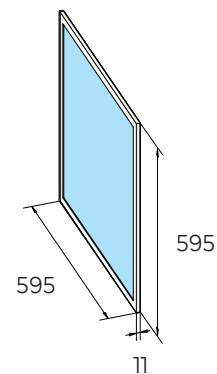

PRODUCT SPECIFICATION

ASK Ceiling panel 60x60

Article no: 100001 (IP44)

Article no: 100011 (IP54)

SOLUTION DESCRIPTION

PRODUCT DESCRIPTION

The BrainLit Ask is a dynamic LED ceiling panel that brings brightness to any room. It instantly alters the emotional experience of a space. By dynamically adjusting its color temperature anywhere between ice blue white (7300K) to warm white (2700K), you can transform the ambience of a room and promote the circadian alignment.

MEASUREMENTS / PACKAGING

Weight (kg)	3,7
Size LxWxH (mm)	595x595x11
Diameter (mm)	N/A
Box quantity	4
Boxed size LxWxH (mm)	765x255x655
Boxed weight (kg)	20

Driver size LxWxH (mm): 155x80x30

MARKET AVAILABILITY