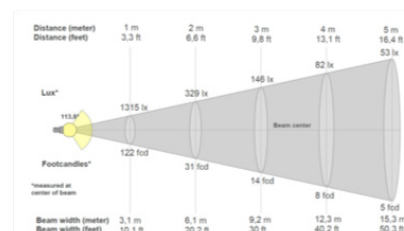

Beam description