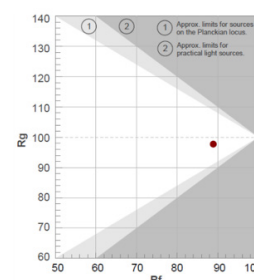

EMEA EU

PRODUCT TECHNICAL SPECIFICATION

LIGHT PROPERTIES

Light source type	LED
LED color temperature	7300K-2700K
Color rendering	CRI/Ra >90
Lumen output	3800lm
mDER range	40% - 108%
Beam angle	110°
Dimming range	0,1% - 100%
Flicker handling	$P_{st}^{LM} \leq 1$, SVM $\leq 0,4$, IEEE 1789 comp.
Lifetime	0,81 (LLMF 50 000h) 83 000h (L70B50)

MECHANICAL PROPERTIES

Colors	Anodized aluminum (AL)
Material	Aluminum + PMMA
Configuration	Edge lit panel for drop down ceiling
Mounting	Recessed, surface or pendant using frame
IP rating	IP44 or IP54
Certifications	CE
Warranty	5 years

*At maximum intensity and CCT

TYPICAL CHARACTERIZATION DATA

Light distribution

Beam description

Color rendering TM-30

Color rendering CRI, (CIE 1931)

This document contains information that is subject to change without notice. This document is solely intended for, and may only be used for, the purpose of providing luminaire products to the BrainLit BioCentric Lighting System. The performance indications for BrainLit products set forth in this document are based on, and conditioned on, the products being used solely in the BrainLit BioCentric Lighting System. However, this document shall not be deemed a product warranty, whether express or implied. The BrainLit product warranty is solely contained in the purchase agreement with each customer. This document is subject to BrainLit AB's copyright. No part of this document may be reproduced or transmitted in any form or by any means, or shared with any third party, without the prior written approval of BrainLit AB. BrainLit products may be protected by one or more patents and by copyright and design rights. "BrainLit" and "BioCentric Lighting" are registered trade marks of BrainLit AB. This document does not confer upon the recipient a license to any of BrainLit intellectual property rights.