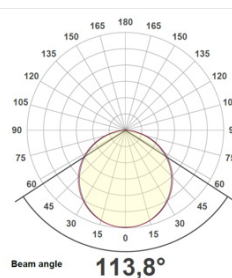

PRODUCT TECHNICAL SPECIFICATION

LIGHT PROPERTIES

Light source type	LED
LED color temperature	7300K-2700K
Color rendering	CRI/Ra >90
Lumen output	3800lm
mDER range	40% - 108%
Beam angle	110°
Dimming range	0,1% - 100%
Flicker handling	$P_{st}^{LM} \leq 1$, SVM $\leq 0,4$, IEEE 1789 comp.
Lifetime	0,81 (LLMF 50 000h) 83 000h (L70B50)

POWER PROPERTIES

Rated input power	51W
Efficacy*	80 lm/W
Supply voltage range	120-250V
Supply power frequency	50/60Hz
Maximum circuit breaker loading (no of luminaires):	B10 B13 B16 C10 C13 C16 @230V 43 56 69 43 56 69
DALI device type	6
DALI-2 compliant	Yes
Power supply and DALI connector	WAGO WINSTA® 0,5m

MECHANICAL PROPERTIES

Colors	Anodized aluminum (AL)
Material	Aluminum + PMMA
Configuration	Edge lit panel for drop down ceiling
Mounting	Recessed, surface or pendant using frame
IP rating	IP44 or IP54
Certifications	CE
Warranty	5 years

*At maximum intensity and CCT

TYPICAL CHARACTERIZATION DATA

Light distribution