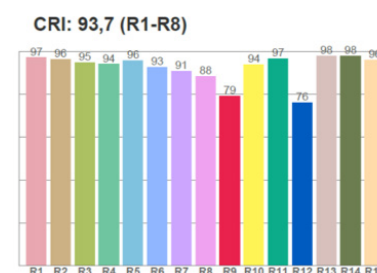

EMEA EU

PRODUCT TECHNICAL SPECIFICATION

LIGHT PROPERTIES

Light source type	LED
LED color temperature	7300K-2700K
Color rendering	CRI/Ra >90
Lumen output	3800lm
mDER range	40% - 108%
Beam angle	110°
Dimming range	0,1% - 100%
Flicker handling	$P_{st}^{LM} \leq 1$, SVM $\leq 0,4$, IEEE 1789 comp.
Lifetime	0,81 (LLMF 50 000h) 83 000h (L70B50)

POWER PROPERTIES

Rated input power	51W
Efficacy*	80 lm/W
Supply voltage range	120-250V
Supply power frequency	50/60Hz
Maximum circuit breaker loading (no of luminaires):	B10 B13 B16 C10 C13 C16 @230V 43 56 69 43 56 69
DALI device type	6
DALI-2 compliant	Yes
Power supply and DALI connector	WAGO WINSTA® 0,5m

*At maximum intensity and CCT

TYPICAL CHARACTERIZATION DATA

Light distribution

Beam description

Color rendering TM-30

Color rendering CRI, (CIE 1931)

This document contains information that is subject to change without notice. This document is solely intended for, and may only be used for, the purpose of providing luminaire products to the BrainLit BioCentric Lighting System. The performance indications for BrainLit products set forth in this document are based on, and conditioned on, the products being used solely in the BrainLit BioCentric Lighting System. However, this document shall not be deemed a product warranty, whether express or implied. The BrainLit product warranty is solely contained in the purchase agreement with each customer. This document is subject to BrainLit AB's copyright. No part of this document may be reproduced or transmitted in any form or by any means, or shared with any third party, without the prior written approval of BrainLit AB. BrainLit products may be protected by one or more patents and by copyright and design rights. "BrainLit" and "BioCentric Lighting" are registered trade marks of BrainLit AB. This document does not confer upon the recipient a license to any of BrainLit intellectual property rights.